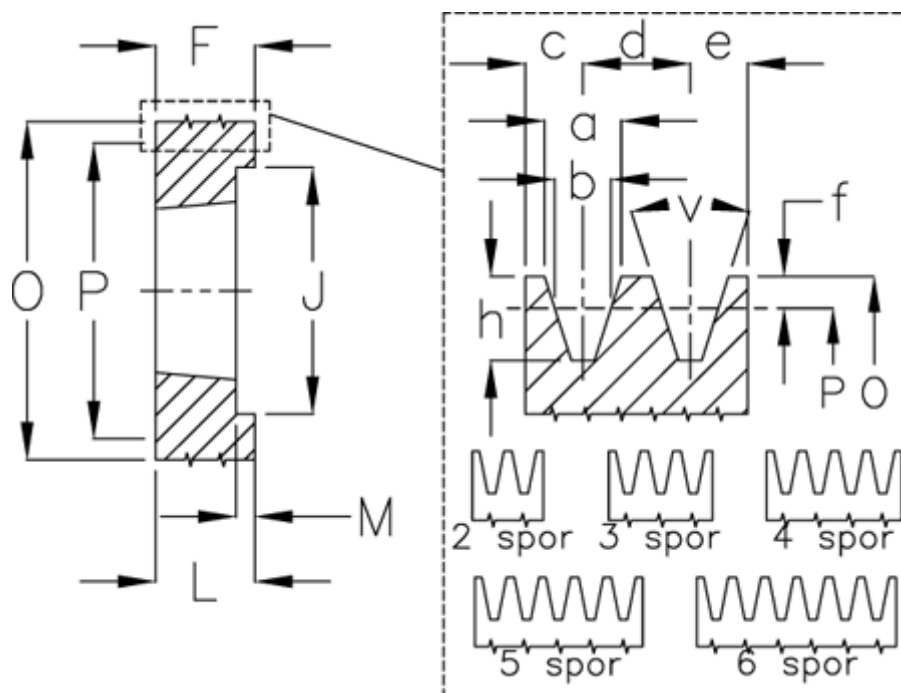

Article number: 604110014004

Description: V-belt pulley SPA 140/4 TL2517

Measures

a	= 12.7	For bush	= 2517	P	= 140
b	= 11.0	h	= 13.8	Type	= SPA
Bush ζ max	= 60	J	= 106	v	= 38 grader
c	= 10.0	K	= -		
d	= 15	L	= 45		
e	= 10.0	m	= 20.0		
f	= 2.8	Number of ribs	= 4		
F	= 65	O	= 145.5		